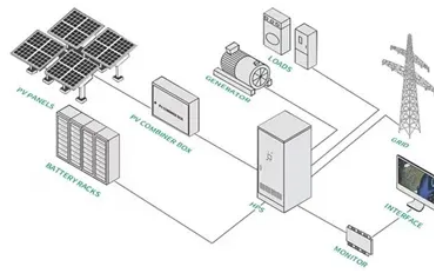

How many watts of power do 26 photovoltaic panels produce

Overview

In 2025, standard residential solar panels produce between 390-500 watts of power, with high-efficiency models reaching 500+ watts. However, the actual energy output depends on multiple factors including your location, roof orientation, weather conditions, and system design.